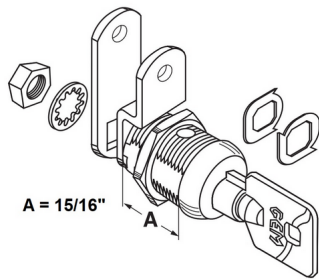

Fort MFW1078 Tubular Cam Lock 15/16" Keyed Different - MFW1078-KD

MFW1078

fl_mfw1078.png

Rating: Not Rated Yet

Price

Price Each:\$22.73

[Ask a question about this product](#)

Description High Security Tubular Key Cam Lock GEM 1000 Series 7 Pin Tumbler 15/16" 'A' Dimension Keyed Different