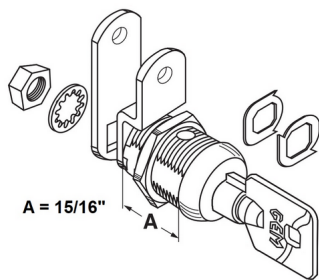

Fort MFW1078 Tubular Cam Lock 15/16" Keyed Alike to 23279 - MFW1078-79

MFW1078

fl_mfw1078.png

Rating: Not Rated Yet

Price

Price Each:\$22.73

[Ask a question about this product](#)

Description High Security Tubular Key Cam Lock GEM 1000 Series 7 Pin Tumbler 15/16" 'A' Dimension Keyed Alike to 27379