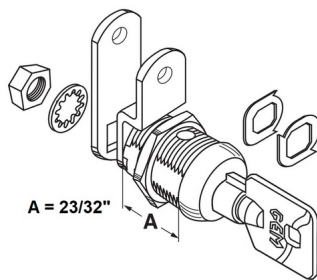

## Fort MFW1058 Tubular Cam Lock 5/8" Keyed Different - MFW1058-KD

MFW1058

fl\_mfw1058.png

Rating: Not Rated Yet

**Price**

Price Each:\$22.04

[Ask a question about this product](#)

Description High Security Tubular Key Cam Lock GEM 1000 Series 7 Pin Tumbler 23/32" 'A' Dimension Keyed Different