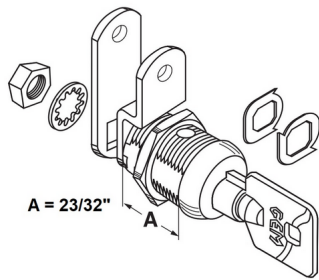

Fort MFW1058 Tubular Cam Lock 5/8" Keyed alike to 23281 - MFW1058-81

MFW1058

fl_mfw1058.png

Rating: Not Rated Yet

Price

Price Each:\$22.04

[Ask a question about this product](#)

Description High Security Tubular Key Cam Lock GEM 1000 Series 7 Pin Tumbler 23/32" 'A' Dimension Keyed Alike to 27381