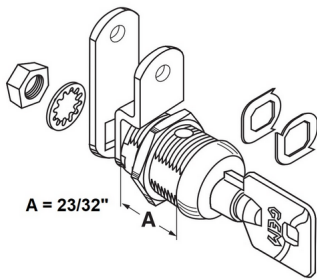

## Fort MFW1058 Tubular Cam Lock 5/8" Keyed alike to 23279 - MFW1058-79

MFW1058

fl\_mfw1058.png

Rating: Not Rated Yet

**Price**

Price Each:\$22.04

[Ask a question about this product](#)

Description High Security Tubular Key Cam Lock GEM 1000 Series 7 Pin Tumbler 23/32" 'A' Dimension Keyed Alike to 27379