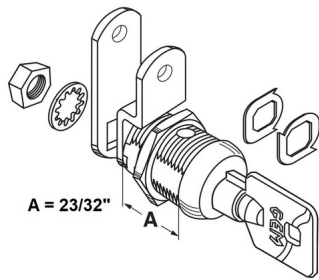

Fort MFW1058 Tubular Cam Lock 5/8" Keyed alike to 23279 - MFW1058-79

MFW1058

fl_mfw1058.png

Rating: Not Rated Yet

Price

Price Each:\$22.04

[Ask a question about this product](#)

Description High Security Tubular Key Cam Lock GEM 1000 Series 7 Pin Tumbler 23/32" 'A' Dimension Keyed Alike to 27379