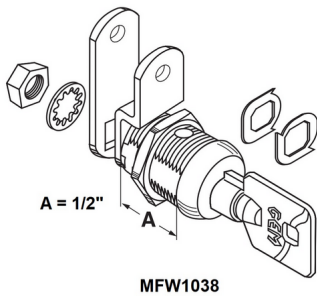

Fort MFW1038 Tubular Cam Lock 1/2" Keyed Different - MFW1038-KD

MFW1038

fl_mfw1038.png

Rating: Not Rated Yet

Price

Price Each:\$22.04

[Ask a question about this product](#)

Description High Security Tubular Key Cam Lock GEM 1000 Series 7 Pin Tumbler 1/2" 'A' Dimension Keyed Different