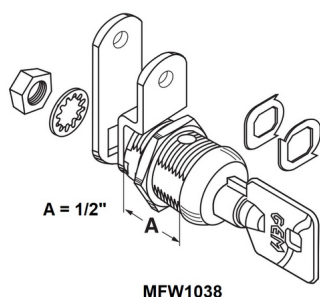

Fort MFW1038 Tubular Cam Lock 1/2" Keyed Alike to 27379 - MFW1038-79

fl_mfw1038.png

Rating: Not Rated Yet

Price

Price Each:\$22.69

[Ask a question about this product](#)

Description

High Security Tubular Key Cam Lock GEM 1000 Series 7 Pin Tumbler 1/2" 'A' Dimension Keyed alike to 27379