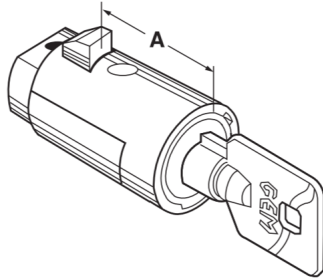

Fort Lock YPT1010-KD POP-OUT T Handle Inner Cylinder - Tubular Key - FL YPT010-KD

fl_ypt010.png

Rating: Not Rated Yet

Price

Price Each:\$24.92

[Ask a question about this product](#)

Description

Fort Lock YPT-1010 Inner Cylinder for Pop-Out handles on vending machines. This cylinder uses the Fort Lock K137 standard 7 pin tubular key blank. Keyed Different. 'A' Dimension: 59/64". Meets NAMA Standards