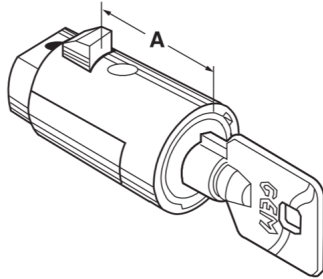

## Fort Lock YPT1010-80 POP-OUT T Handle Inner Cylinder Keyed Alike to 27380 - Tubular Key - FL YPT010-80

fl\_ypt010.png

Rating: Not Rated Yet

**Price**

Price Each:\$24.20

[Ask a question about this product](#)

### Description

Fort Lock YPT-1010 Inner Cylinder for Pop-Out handles on vending machines. This cylinder uses the Fort Lock K137 standard 7 pin tubular key blank. Keyed Alike to key 27380. 'A' Dimension: 59/64". Meets NAMA Standards