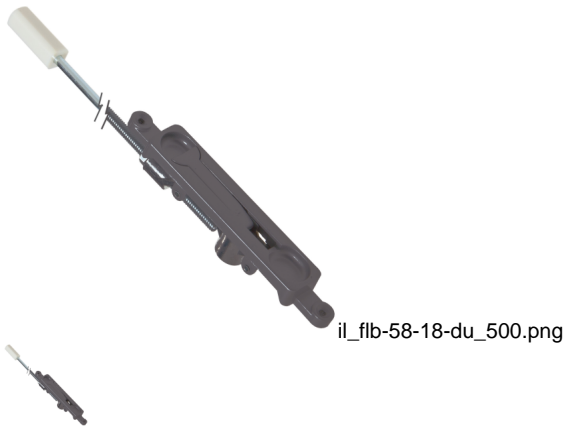

## FLUSH BOLT, 5/8" THROW,3/16" OFFSET, DK BRONZE - FLB-58-316-DU

Rating: Not Rated Yet

**Price**

Price Each:\$9.24

[Ask a question about this product](#)

Description Flush bolts are an economical solution for simply securing the inactive leaf of a double door. Length adjustment is achieved by turning the nylon rod end. ? Easy retrofit ? Zinc plated steel rod with nylon tip ? Available in Aluminum ? Throw/ 5/8" (15.87 mm) ? Offset/ 1/8" (3.18 mm) ? Rod/ ?? (6.35 mm) - 11? (279.40 mm) rod