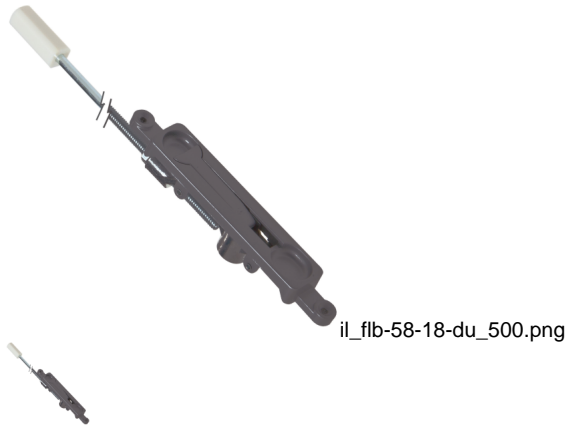

FLUSH BOLT, 5/8" THROW,1/8" OFFSET, DK BRONZE METAL TIP - FLB-58-18-DU-M

Rating: Not Rated Yet

Price

Price Each:\$9.24

[Ask a question about this product](#)

Description Flush bolts are an economical solution for simply securing the inactive leaf of a double door. Length adjustment is achieved by turning the nylon rod end. ? Easy retrofit ? Zinc plated steel rod with metal tip ? Available in Dark Bronze ? Throw/ 5/8" (15.87 mm) ? Offset/ 1/8" (3.18 mm) ? Rod/ ?? (6.35 mm) - 11? (279.40 mm) rod