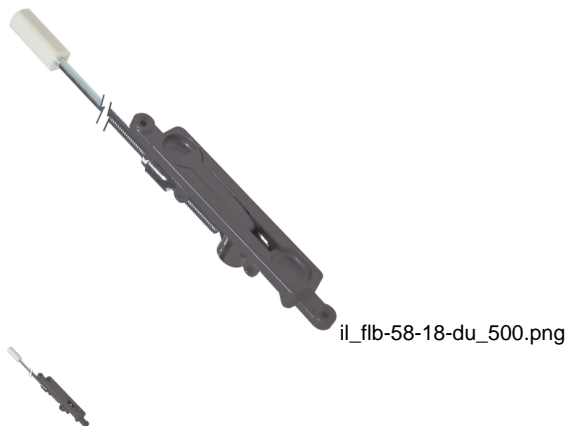

FLUSH BOLT, 5/8" THROW,1/8" OFFSET, DK BRONZE - FLB-58-18-DU

Rating: Not Rated Yet

Price

Price Each:\$9.24

[Ask a question about this product](#)

Description Flush bolts are an economical solution for simply securing the inactive leaf of a double door. Length adjustment is achieved by turning the nylon rod end. ? Easy retrofit ? Zinc plated steel rod with nylon tip ? Available in Dark Bronze ? Throw/ 5/8" (15.87 mm) ? Offset/ 1/8" (3.18 mm) ? Rod/ ?? (6.35 mm) - 11? (279.40 mm) rod