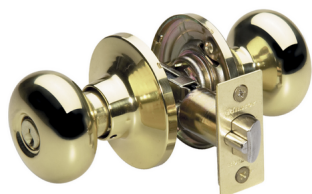

ENTRY KNOB BISCUIT, POLISHED BRASS, KEYED ENTRY KW1 - MA BC0103KA4

ma_bc0103.png

Rating: Not Rated Yet

Price

Price Each:\$20.62

[Ask a question about this product](#)

Description The Master Lock No. BC0103KA4 features a biscuit style knob with six-way adjustable latch to fit all doors with 2-3/8in or 2-3/4in backset, square, rounded corners, or drive-in. This knob offers ANSI GRADE 3 performance for exterior locking applications.