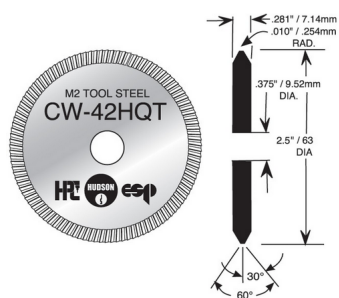

CUTTER (33 & 6666 SERIES) - HP CW-42HQT

hp_cw-42hqt_orig.png

Rating: Not Rated Yet

Price

Price Each:\$189.75

[Ask a question about this product](#)

Description Tool Steel Mill -2 ??- .281? -.375? HPC 3333, 6666