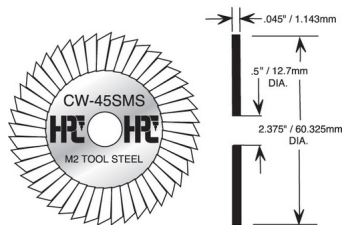

COMBINATION CUTTER - HP CW-45SMS

hp_cw-45sms_orig.png

Rating: Not Rated Yet

Price

Price Each:\$133.36

[Ask a question about this product](#)

Description Slotter -2 3/8?-.045?- 1/2? 2184CD, 4 ?, 9119 ,2584CV