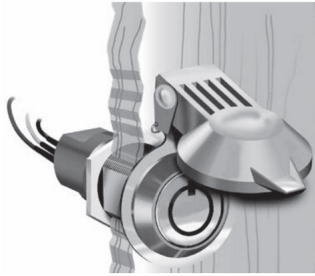

Chicago D9655-WC Switch and Cam Lock Protective Cover - CL D9655-WC

D9655-WC

cl_d9655wc.png

Rating: Not Rated Yet

Price

Price Each:\$10.10

[Ask a question about this product](#)

Description Chicago Lock D9655-WC Dust Cover Protects Switch Locks and Cam Locks from the elements with this economical, easy to install weather cover. Quality construction includes: ? Chrome plated zinc die cast cover. ? Stainless Steel mounting ring. ? Permanently installed rubber seal. ? Positive spring closure to ensure seal integrity. ? Inside dimension: .755"