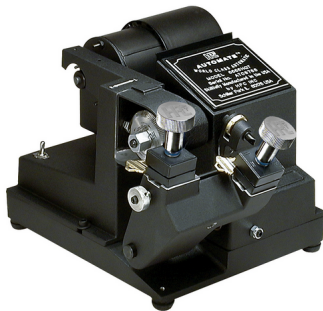

## AUTOMATE-AUTOMATIC DUPLICATOR - HP 6666HQT

hp\_6666hqt.png

Rating: Not Rated Yet

**Price**

Price Each:\$2,161.12

[Ask a question about this product](#)

Description The Automate? is a fully-automatic heavy-duty key duplicator. It is equipped with 4-way jaws to securely hold a wide variety of keys including double-sided automotive and small furniture keys. The high-performance motor provides ample torque and the double-angle tool steel cutter makes for precise duplicating. An optional carbide cutter is available for longer cutter life, particularly beneficial when cutting harder key blanks. The cutting cycle takes only 12 seconds, making quick work of cutting a lot of keys. Just load the keys and press the button, the Automate? will do the rest, leaving you free to go back to your customer or other work at hand. Simple operation and consistent results make the Automate? an ideal machine even for your apprentice to use.