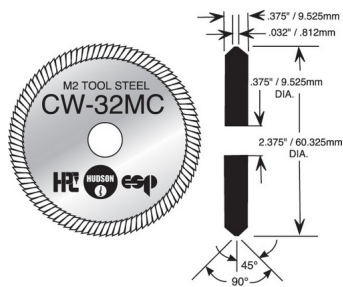

ASSA 90 DEGREE CUTTER - HP CW-32MC

hp_cw-32mc_orig.png

Rating: Not Rated Yet

Price

Price Each:\$186.24

[Ask a question about this product](#)

Description Tool Steel Mill -2 3/8\"/>