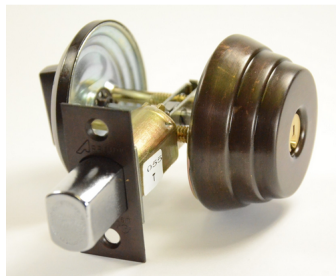

Arrow Lock E61-10B-395-141-CS Single Cylinder Deadbolt Grade 2, SC1 Keyway, 2-3/8" BS, Oil Rubbed Bronze Finish

ar_e61_613.png

Rating: Not Rated Yet

Price

Price Each:\$64.95

[Ask a question about this product](#)

Description

Arrow Lock E61-10B-395-141-CS Single Cylinder Deadbolt Grade 2, SC1 Keyway, 2-3/8" BS, Oil Rubbed Bronze Finish

SKU: - E61-10B-395-141-CS

Overview: Arrow E Series deadlocks are unsurpassed for value, quality and durability. Our tamper resistant rotating wrench-proof collar, steel deadbolt with hardened steel pin insert and concealed screws are security features that have made the E Series the most specified deadlock in its class.

Function: Single Cylinder Deadbolt (thumb turn inside)

Grade: ANSI A156.5, Auxiliary Locks, Grade 2

· Underwriters Laboratories (UL and CUL) listed for use on 3 hour fire doors when used in conjunction with a rated primary latching device.

Application: For interior or exterior locking applications, Entry door

Keyway: Schlage "C" keyway

Backset: 2-3/8" (60mm) backset -1" x 2-1/4" Square corner

Bolt: Deadbolt - 1" (25.40mm) throw, solid steel deadbolt with hardened, free spinning, steel pin insert.