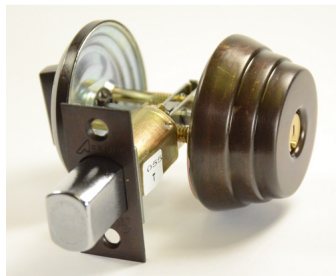

Arrow Lock E61-05A-395-141-CS Single Cylinder Deadbolt Grade 2, SC1 Keyway, 2-3/8" BS, Antique Brass Finish

ar_e61_613.png

Rating: Not Rated Yet

Price

Price Each:\$64.95

[Ask a question about this product](#)

Description

Arrow Lock E61-05A-395-141-CS Single Cylinder Deadbolt Grade 2, SC1 Keyway, 2-3/8" BS, Antique Brass Finish

SKU: - E61-05A-395-141-CS

Overview: Arrow E Series deadlocks are unsurpassed for value, quality and durability. Our tamper resistant rotating wrench-proof collar, steel deadbolt with hardened steel pin insert and concealed screws are security features that have made the E Series the most specified deadlock in its class.

Function: Single Cylinder Deadbolt (thumb turn inside)

Grade: ANSI A156.5, Auxiliary Locks, Grade 2

· Underwriters Laboratories (UL and CUL) listed for use on 3 hour fire doors when used in conjunction with a rated primary latching device.

Application: For interior or exterior locking applications, Entry door

Keyway: Schlage "C" keyway

Backset: 2-3/8" (60mm) backset -1" x 2-1/4" Square corner

Bolt: Deadbolt - 1" (25.40mm) throw, solid steel deadbolt with hardened, free spinning, steel pin insert.