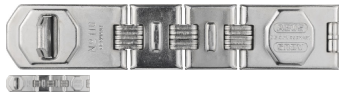

9" CATERPILLAR HASP - AB 110/230C

ab_110-230.png

Rating: Not Rated Yet

Price

Price Each:\$18.71

[Ask a question about this product](#)

Description The 110 hasp is used to secure doors that are not flush-closing (the door leaf and the door frame are not on the same level) and it also suited for corner solutions. Security hasps feature concealed screws and hardened steel loops to protect the padlock's shackle against attacks with breaking tools. Together with a suitable padlock, the hasp offers maximum security for doors and gates.