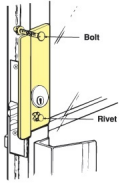

2-5/8" 7" RHR -ALUMINUM ENTRANCE DOOR LATCH GUARD- SILVER - DJ GLP-307-SL-RHR

dj_GLP-307rhr.png

Rating: Not Rated Yet

Price

Price Each:\$14.87

[Ask a question about this product](#)

Description Latch Protector GLP 307 RHR Product Specifications Number GLP 307 RHR Dimensions 2-5/8" x 7" Gauge 12 ga., 104 Material Steel Shelf pack 10 Features Fits over cylinder - lock removal not required, 3/8" offset, Center of cylinder hole is 2-1/2" from end of plate Finishes SL