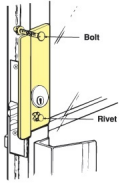

2-5/8" 7" RHR -ALUMINUM ENTRANCE DOOR LATCH GUARD- DURO - DJ GLP-307-DU-RHR

dj_GLP-307rhr.png

Rating: Not Rated Yet

Price

Price Each:\$14.87

[Ask a question about this product](#)

Description Latch Protector GLP 307 RHR Product Specifications Number GLP 307 RHR Dimensions 2-5/8" x 7" Gauge 12 ga., 104 Material Steel Shelf pack 10 Features Fits over cylinder - lock removal not required, 3/8" offset, Center of cylinder hole is 2-1/2" from end of plate Finishes DU