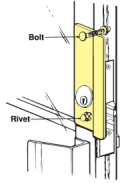

## 2-5/8" 7" LHR -ALUMINUM ENTRANCE DOOR LATCH GUARD- SILVER - DJ GLP-307-SL-LHR

dj\_GLP-307lhr.png

Rating: Not Rated Yet

**Price**

Price Each:\$14.87

[Ask a question about this product](#)

Description Latch Protector GLP 307 LHR Product Specifications Number GLP 307 LHR Dimensions 2-5/8" x 7" Gauge 12 ga., 104 Material Steel Shelf pack 10 Features Fits over cylinder - lock removal not required, 3/8" offset, Center of cylinder hole is 2-1/2" from end of plate Finishes SL