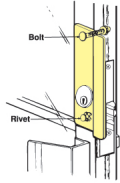

2-5/8" 7" LHR -ALUMINUM ENTRANCE DOOR LATCH GUARD- DURO - DJ GLP-307-DU-LHR

dj_GLP-307lhr.png

Rating: Not Rated Yet

Price

Price Each:\$14.87

[Ask a question about this product](#)

Description Latch Protector GLP 307 LHR Product Specifications Number GLP 307 LHR Dimensions 2-5/8" x 7" Gauge 12 ga., 104 Material Steel Shelf pack 10 Features Fits over cylinder - lock removal not required, 3/8" offset, Center of cylinder hole is 2-1/2" from end of plate Finishes DU