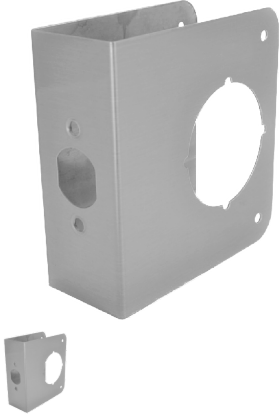

## Don-Jo 61-S-VF Wrap Around Plate Single Bore For Cylindrical Lock 1-3/4" Door, 2-3/8" Backset, Finish: Satin Stainless Steel

dj\_81svf.png

Rating: Not Rated Yet

**Price**

Price Each:\$17.53

[Ask a question about this product](#)

### Description

Don-Jo 61-S-VF Wrap Around Plate Single Bore For Cylindrical Lock 1-3/4" Door, 2-3/8" Backset, Finish: Satin Stainless Steel

SKU: DJ 61-S-VF

Overview: Don-jo Wrap Around Plates are available in various configurations to reinforce or repair a damage door. Use with Cylindrical, Mortise and Special Locks.

Type: Wrap Around Plate For Deadbolts & Cylindrical Locks with flat edge design

### Product Specifications

Dimensions : 4" x 4-1/2"

Door Thickness: 1-3/4"

Backset: 2-3/8"

Bore: 2-1/8"

Gauge: 22 (.032)

Trim Screws: 4 ea. #8 x 3/4" Phillips Truss Head

Latch Screws: 2 ea. #8-32 x 1/4" Flat Head (per latch)