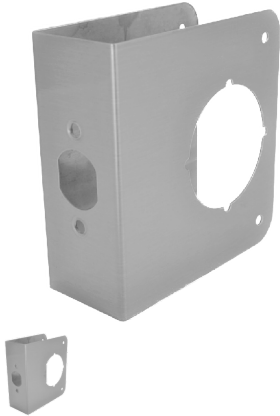

Don-Jo 81-S-VF Wrap Around Plate Single Bore For Cylindrical Lock 1-3/4" Door, 2-3/4" Backset, Finish: Satin Stainless Steel

dj_81svf.png

Rating: Not Rated Yet

Price

Price Each:\$17.73

[Ask a question about this product](#)

Description

Don-Jo 81-S-VF Wrap Around Plate Single Bore For Cylindrical Lock 1-3/4" Door, 2-3/4" Backset, Finish: Satin Stainless Steel

SKU: DJ 81-S-VF

Overview: Don-jo Wrap Around Plates are available in various configurations to reinforce or repair a damage door. Use with Cylindrical, Mortise and Special Locks.

Type: Wrap Around Plate For Deadbolts & Cylindrical Locks with flat edge design

Product Specifications

Dimensions : 4-1/4" x 4-1/2"

Door Thickness: 1-3/4"

Backset: 2-3/4"

Bore: 2-1/8"

Gauge: 22 (.032)

Trim Screws: 4 ea. #8 x 3/4" Phillips Truss Head

Latch Screws: 2 ea. #8-32 x 1/4" Flat Head (per latch)

Finish: S - Satin Stainless Steel (630)